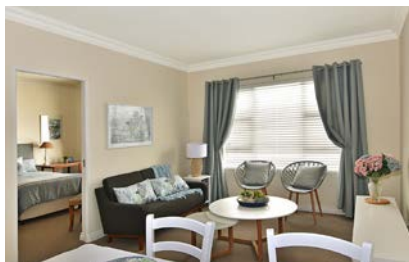

For information about sales please contact
Natasha on 083 271 1176 or natasha@manor-retirement.co.za