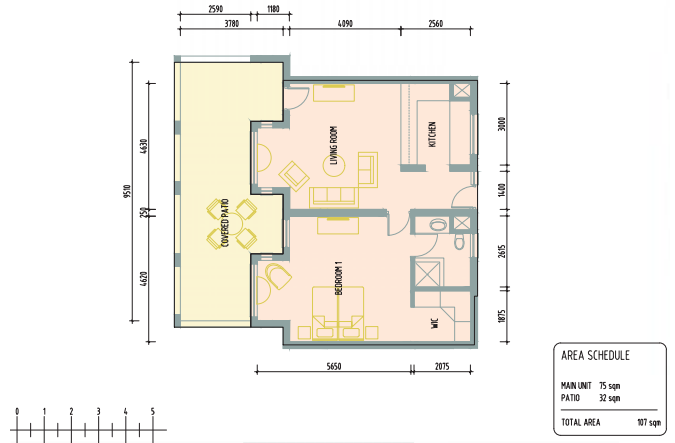

**LONEHILL  
MANOR**  
RETIREMENT ESTATE

Happy and healthy  
retirement living

1 Bedroom Apartment

Asking price:  
**R1 750 000**

Type: 1 Bedroom Apartment

Approx. Size: 107m<sup>2</sup>

- ✓ 1 Bedrooms
- ✓ 1 Bathrooms
- ✓ Kitchen
- ✓ Open plan living room
- ✓ Covered patio